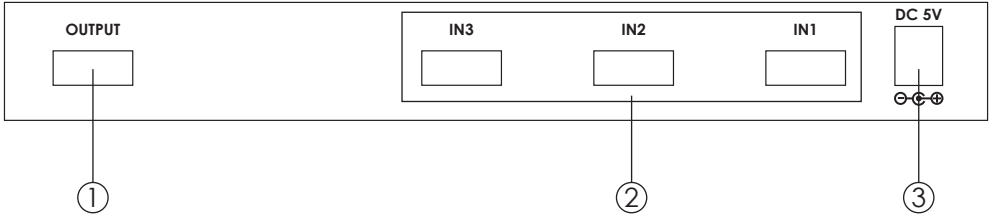

Operation Controls and Functions

Front Panel

1. Remote control sensor.

2. Power LED Indicator:

The LED will illuminate when the power is turned on.

3. Input select/Indicators:

Press the " INPUT" button repeatedly to switch to your desired input source and the LED will illuminate to indicate which input source is selected.

Vertrieb durch
Distribution by

HY-LINE[®]
COMPUTER COMPONENTS
Inselkammerstr. 10
D-82008 Unterhaching
Tel.: +49 89 614 503 40
www.hy-line.de

Operation Controls and Functions

Rear Panel

1. HDMI output:

Connect the HDMI out of the unit to the HDMI input of your display using HDMI cable.

1. Power:

Press the button to turn on/off the unit.

2. Direct input selector:

Press 1, 2, or 3 to select the desired input source.

3. Void buttons (No function).

Specifications

- * Frequency bandwidth: 2.25Gbps(single link)
- * Inputs: 3 x HDMI female ports (Type A connector)
- * Output: 1 x HDMI female port (single link)
- * 5VDC power supply
- * Weight: 0.9kgs
- * Dimension: 200(W)x104(D)x 25(H)mm