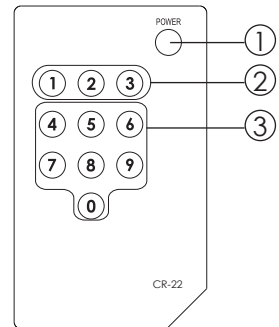

Operation Controls and Functions

Front Panel

1. Remote control sensor.

2. Power LED Indicator:

The LED will illuminate when the power is turned on.

3. Input select/Indicators:

Press the " INPUT" button repeatedly to switch to your desired input source and the LED will illuminate to indicate which input source is selected.

Vertrieb durch
Distribution by

HY-LINE[®]
COMPUTER COMPONENTS
Inselkammerstr. 10
D-82008 Unterhaching
Tel.: +49 89 614 503 40
www.hy-line.de

Operation Controls and Functions

Rear Panel

1. HDMI output:

Connect the HDMI out of the unit to the HDMI input of your display using HDMI cable.

2. HDMI inputs:

Connect your various HDMI sources to the 3 HDMI inputs of unit using HDMI cable.

3. Power:

Plug the 5VDC power supply into the unit and connect the adaptor to AC wall outlet.

Remote Control

1. Power:

Press the button to turn on/off the unit.

2. Direct input selector:

Press 1, 2, or 3 to select the desired input source.

3. Void buttons (No function).

Specifications

- * Frequency bandwidth: 2.25Gbps(single link)
- * Inputs: 3 x HDMI female ports (Type A connector)
- * Output: 1 x HDMI female port (single link)
- * 5VDC power supply
- * Weight: 0.9kgs
- * Dimension: 200(W)x104(D)x 25(H)mm