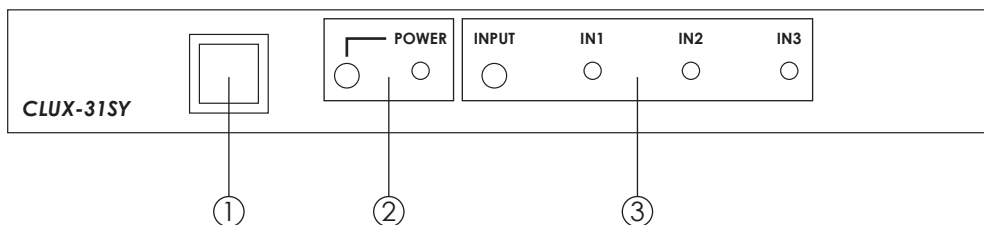

3-in 1-out HDMI 1.3 Switcher

Operation Manual

Vertrieb durch
Distribution by

HY-LINE[®]
COMPUTER COMPONENTS
Inselkammerstr. 10
D-82008 Unterhaching
Tel.: +49 89 614 503 40
www.hy-line.de

Introduction

Cypress CLUX-31SY is a high performance HDMI switcher with remote control. It allows your various HDMI sources to share one HDTV display.

Operation Controls and Functions

Front Panel

1. Remote control sensor.

2. Power LED Indicator:

The LED will illuminate when the power is turned on.

3. Input select/Indicators:

Press the " INPUT" button repeatedly to switch to your desired input source and the LED will illuminate to indicate which input source is selected.