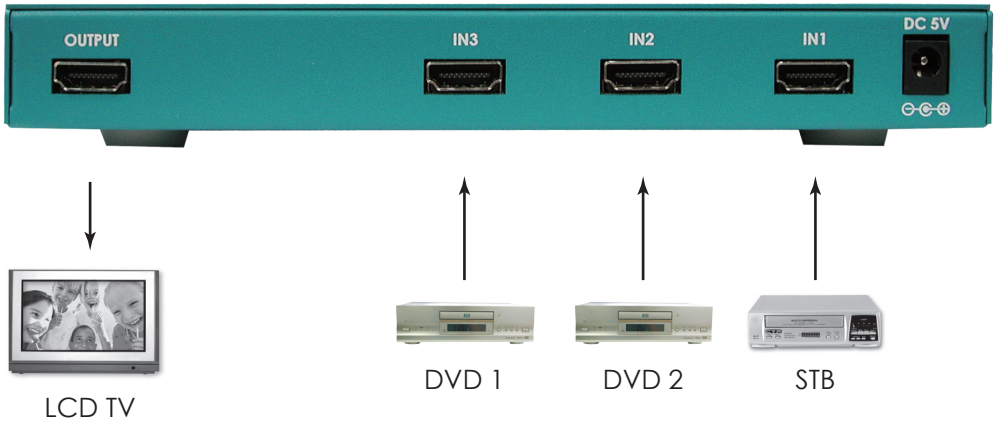

Connection and Installation

Vertrieb durch
Distribution by **HY-LINE**®
COMPUTER COMPONENTS
Inselkammerstr. 10
D-82008 Unterhaching
Tel.: +49 89 614 503 40
www.hy-line.de