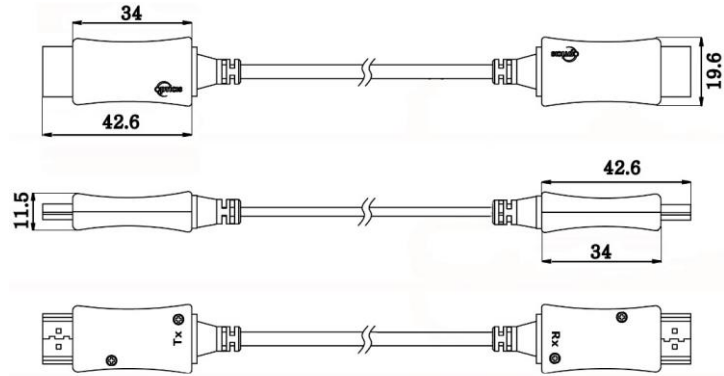

www.hy-line.de

HDMI 2.0 ACTIVE OPTICAL CABLE, HDFC-200P

Technical Features

Resolution	Up to 4K(4096x2160) at 60Hz
Bit rate	Up to 6.0 Gbps/ch
Maximum distance	Up to 100m (328feet) @4K 60Hz
Cable	Plenum graded & LSZH hybrid cable (optical fiber + copper cable)
Power supplying	HDMI Source
LED Indicators	TX / RX power
Power consumption	< 0.45W
Operating temperature	0°C to 50°C
Size (LWH)	42.6 x 19.6 x 11.5 mm

Dimension [mm]

Connection Diagram

4K (4096x2160) @60Hz up to 100m

Example: Media player and HDMI Display Set-up

TX: Media player, PC or laptop

RX: Monitor, TV and Projector that has USB input

Opticis Co., Ltd.