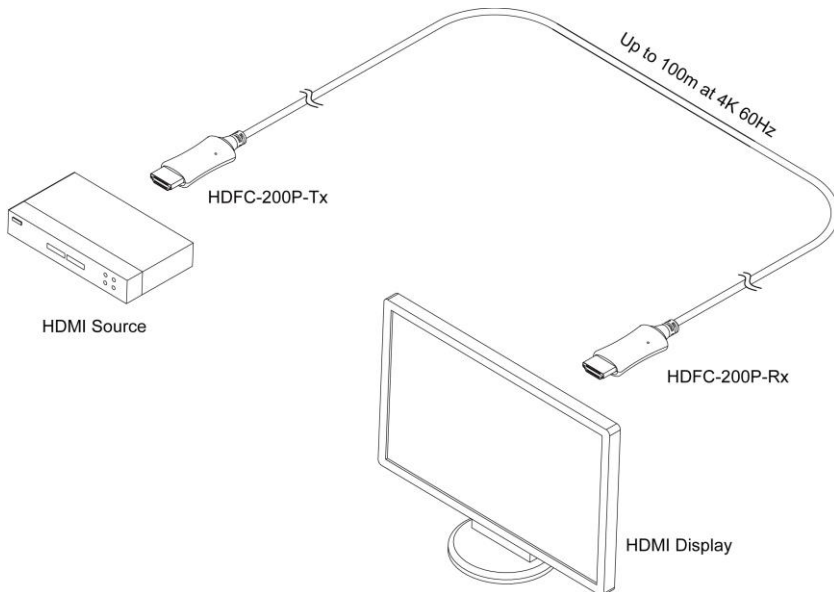

HDFC-200P is designed compact enough to be fitted into various installation environments with cutting edge technology performance. It gives slim, light, easy installation like a general copper HDMI cable. It can be operated by DDC 5V from HDMI port of HDMI source without any external DC power or USB power.

www.hy-line.de

HDMI 2.0 ACTIVE OPTICAL CABLE, HDFC-200P

Technical Features

Resolution	Up to 4K(4096x2160) at 60Hz
Bit rate	Up to 6.0 Gbps/ch
Maximum distance	Up to 100m (328feet) @4K 60Hz
Cable	Plenum graded & LSZH hybrid cable (optical fiber + copper cable)
Power supplying	HDMI Source
LED Indicators	TX / RX power
Power consumption	< 0.45W
Operating temperature	0°C to 50°C
Size (LWH)	42.6 x 19.6 x 11.5 mm

Dimension [mm]

Connection Diagram

4K (4096x2160) @60Hz up to 100m

Example: Media player and HDMI Display Set-up

TX: Media player, PC or laptop

RX: Monitor, TV and Projector that has USB input

Opticis Co., Ltd.