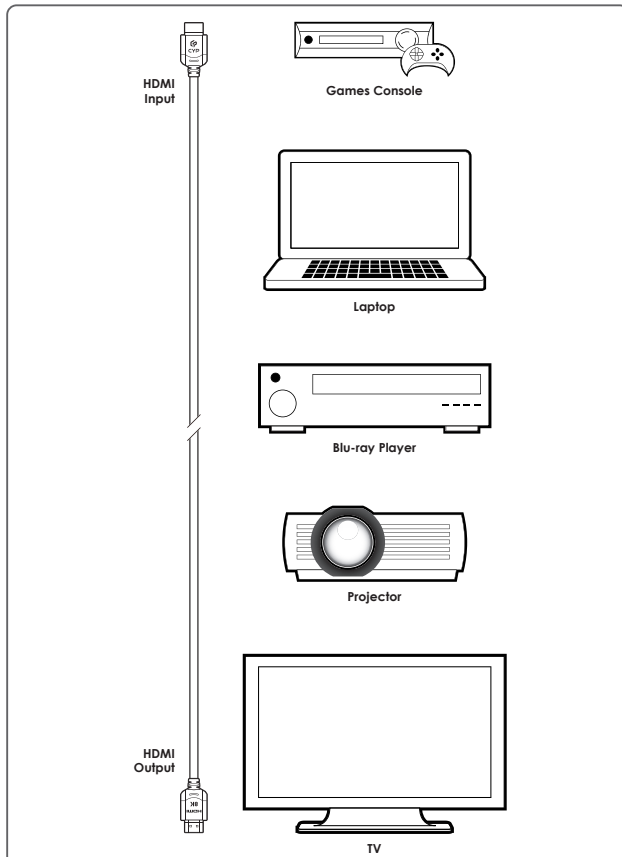

DIAGRAM

FEATURES

- Certified Ultra High Speed HDMI™ Cable
- 8K@120Hz/60Hz, 4K@144Hz/120Hz resolution, 48Gbps bandwidth
- Dolby Atmos, TrueHD & DTS:X, HD Master Audio
- Foil & braided shielding
- 24K gold-plated HDMI connectors
- 3-Year Warranty

SPECIFICATIONS

HDMI Signal Support

HDMI Standards	HDMI 2.1
Video Format	8K@120Hz/60Hz, 4K@144Hz/120Hz
Data Rate	48Gbps
Control Signal	HDCP 2.3/EDID/ CEC/ DDC
Connector	HDMI Type A Connector
Audio Support	Dolby Atmos, Dolby TrueHD, DTS:X, DTS-HD Master Audio

Physical Properties

Op. Temp.	0°C to 50°C
Humidity	0% to 85% RH
Bending Radius	12mm
Pulling Force	12kg

Comparison Chart

	HDMI 2.1	HDMI 2.0	HDMI 1.4
	8K@60Hz	4K@60Hz	4K@60Hz
	Dynamic and Static HDR	Static HDR	X
Image Quality	Auto Low Latency Mode (ALLM)	X	X
	Variable Refresh Rate (VRR)	X	X
	Quick Media Switching (QMS)	X	X
	eARC	ARC	ARC
Sound Quality	32 Audio Channels	32 Audio Channels	8 Audio Channels
	48Gbps Bandwidth	18Gbps Bandwidth	10.2Gbps Bandwidth
Sending Rate	Quick Frame Transport (QFT)	X	X
	Display Stream Compression (DSC)	X	X

ORDERING INFORMATION

Model No.	Product Description
CBL-H600-010	1M, 30AWG
CBL-H600-020	2M, 30AWG
CBL-H600-030	3M, 30AWG
CBL-H600-050	5M, 26AWG