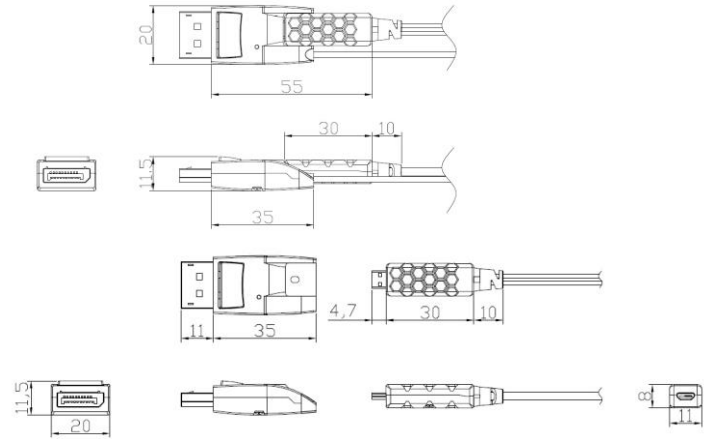

Optional USB power cable on RX side can be provided upon request for non-standard display device which provides insufficient power to operate.

Specification

- Extends up to 4K (4096x2160) at 60Hz, (RGB & YCbCr : 4:4:4)
- Transmits DisplayPort 1.2 data up to 100m (328feet) over hybrid cable
- Adopts plenum graded & LSZH (Low Smoke Zero Halogen) hybrid cable
- Offers perfect flexibility during installation by separating DisplayPort connector from cable
- Supports Multi-Stream Transport
- Supports 3D contents transmission
- Supports DisplayPort 1.2 standards feature
- Provides optional USB power on the display source (TX) and/or display (RX) side

Applications

- Home AV
- Digital Signage
- Control room
- Conference room
- Rental staging

DisplayPort 1.2 Detachable ACTIVE OPTICAL CABLE, DPFC-200D

Technical Features

Resolution	Up to 4K(4096x2160) at 60Hz
Bit rate	Up to 5.4 Gbps/ch
Maximum distance	Up to 100m (328feet) @4K, 60Hz
Cable	Plenum graded & LSZH hybrid cable (optical fiber + copper cable)
Power supplying	Source/Display USB power on TX/RX side (optional)
LED Indicators	TX / RX power
Power consumption	< 1.6W
Operating temperature	0°C to 60°C
Size (LWH)	55.0 x 20.0 x 11.5 mm

Dimension [mm]

Connection Diagram

4K (4096x2160) @60Hz up to 100m

Example: PC and Display Set-up

TX: PC, laptop, or media player
RX: Monitor, TV and Projector

Opticis Co., Ltd.
3F, 305, Sanseong-daero Sujeong-gu
Seongnam-si, Gyeonggi-do, 13354 South Korea
Tel: +82 (31) 719-8033
Fax: +82 (31) 719-8032