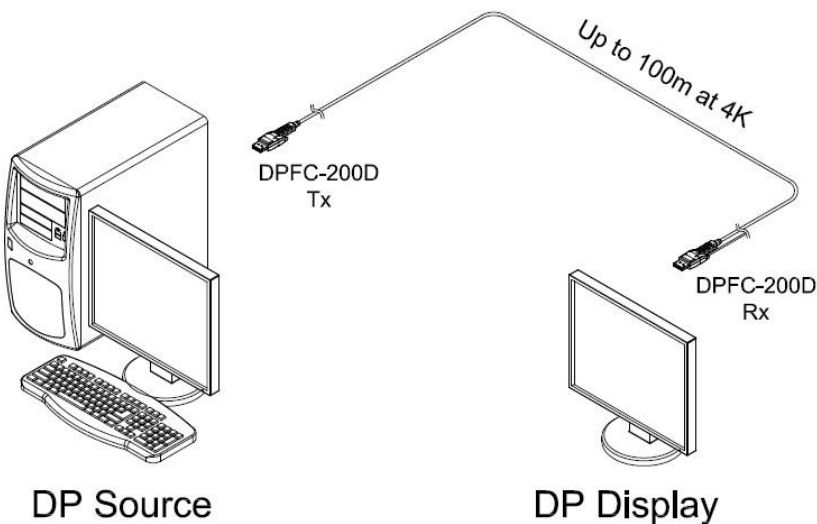

DPFC-200D is designed compact enough to be fitted into various installation environments with cutting edge technology performance.

DPFC-200D offers perfect flexibility during installation by separating DisplayPort connector part and Active Optical Cable part. It gives slim, light, easy installation like a general copper DisplayPort cable.

Optional USB power cable on RX side can be provided upon request for non-standard display device which provides insufficient power to operate.

Specification

- Extends up to 4K (4096x2160) at 60Hz, (RGB & YCbCr : 4:4:4)
- Transmits DisplayPort 1.2 data up to 100m (328feet) over hybrid cable
- Adopts plenum graded & LSZH (Low Smoke Zero Halogen) hybrid cable
- Offers perfect flexibility during installation by separating DisplayPort connector from cable
- Supports Multi-Stream Transport
- Supports 3D contents transmission
- Supports DisplayPort 1.2 standards feature
- Provides optional USB power on the display source (TX) and/or display (RX) side

Applications

- Home AV
- Digital Signage
- Control room
- Conference room
- Rental staging

DisplayPort 1.2 Detachable ACTIVE OPTICAL CABLE, DPFC-200D

Technical Features

Resolution	Up to 4K(4096x2160) at 60Hz
Bit rate	Up to 5.4 Gbps/ch
Maximum distance	Up to 100m (328feet) @4K, 60Hz
Cable	Plenum graded & LSZH hybrid cable (optical fiber + copper cable)
Power supplying	Source/Display USB power on TX/RX side (optional)
LED Indicators	TX / RX power
Power consumption	< 1.6W
Operating temperature	0°C to 60°C
Size (LWH)	55.0 x 20.0 x 11.5 mm

Dimension [mm]

Connection Diagram

4K (4096x2160) @60Hz up to 100m

Example: PC and Display Set-up

TX: PC, laptop, or media player
RX: Monitor, TV and Projector

Opticis Co., Ltd.
3F, 305, Sanseong-daero Sujeong-gu
Seongnam-si, Gyeonggi-do, 13354 South Korea
Tel: +82 (31) 719-8033
Fax: +82 (31) 719-8032