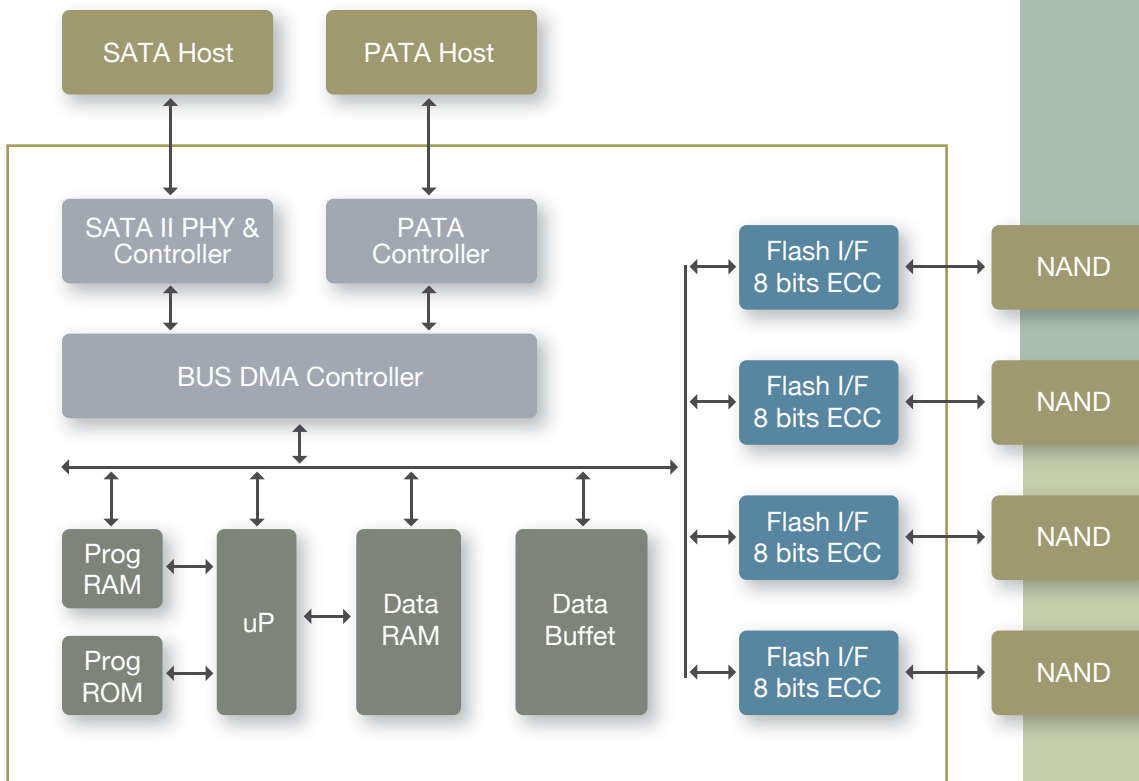

Mobile Storage **Zoom Family**

Silicon Motion' Zoom Family offers a complete product line of Solid State Drive (SSD) controllers that target personal computing, consumer electronics, industrial computing, enterprise, and other applications. End products utilizing our SSD controllers include: embedded systems, netbooks, notebook PCs, and servers. Our SSD controllers support SLC, MLC, and 3bits-per-cell NAND flash, as well as leading host interfaces such as PATA (IDE) and SATA II.

SM2240 Block Diagram

SSD Controllers

Parameter	SM2231	SM2233	SM2235	SM2240
Host standards	ATA-7	ATA-7	ATA-7	ATA-7
IDE PIO support	Mode 0~2	Mode 0~2	Mode 0~2	Mode 0~2
IDE Ultra DMA support	Mode 0~6	Mode 0~6	Mode 0~6	Mode 0~6
Flash interface	2-channel	4-channel	4-channel	4-channel
Voltage support	5V/3.3V	3.3V	3.3V	3.3V
ECC support	13&24bits/1Kbytes	8bits/512bytes	15bits/512bytes	8bits/512bytes
In-System-Programming support	Yes	Yes	Yes	Yes
Flash type support	SLC/MLC	SLC/MLC	SLC/MLC	SLC/MLC
Performance	R:50*MB/s; W:45*MB/s	R:90*MB/s; W:80*MB/s	R:90*MB/s; W:80*MB/s	R:100*MB/s; W:80*MB/s
Max capacity support	64GB	128GB	128GB	128GB
Process	0.16µm	0.16µm	0.16µm	0.16µm
Package	128-pin TQFP	144-pin BGA	144-pin BGA	128-pin TQFP
Hybrid mode support	--	--	Yes	--

Parameter	SM2241	SM2242	SM2244	SM2250
Host standards	ATA-7	SATA II	SATA II	SATA II
IDE PIO support	Mode 0~2	Mode 0~2	Mode 0~2	Mode 0~2
IDE Ultra DMA support	Mode 0~6	Mode 0~6	Mode 0~6	Mode 0~6
Flash interface	4-channel	4-channel	4-channel	8-channel
Voltage support	3.3V	3.3V	3.3V	5V
ECC support	8bits/512bytes	15bits/512bytes	13&24bits/1Kbytes	13&24bits/1Kbytes
External DRAM	--	--	Yes	Yes
In-System-Programming support	Yes	Yes	Yes	Yes
Flash type support	SLC/MLC	SLC/MLC	SLC/MLC	SLC/MLC
Performance	R:100*MB/s; W:80*MB/s	R:100*MB/s; W:80*MB/s	R:100*MB/s; W:100*MB/s	R:200*MB/s; W:200*MB/s
Max capacity support	128GB	128GB	TBD	TBD
Process	0.16µm	0.16µm	0.11um	0.11um
Package	128-pin TQFP	128-pin TQFP	TBD	TBD
Hybrid mode support	Yes	Yes	Yes	Yes