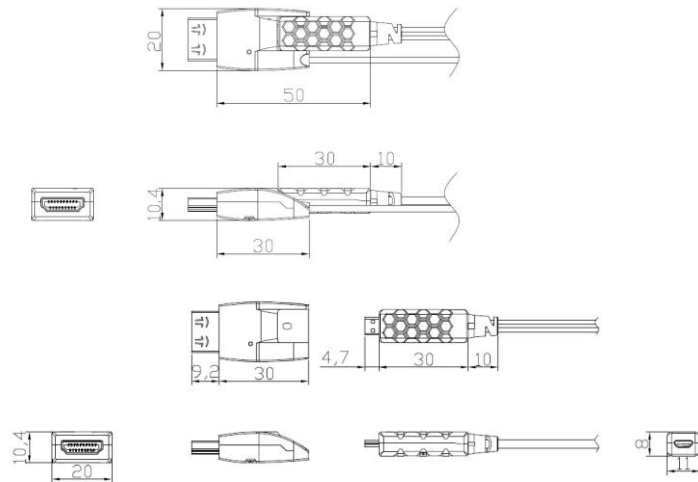

HDMI 2.0 Detachable ACTIVE OPTICAL CABLE, HDFC-200D

Technical Features

Resolution	Up to 4K(4096x2160) at 60Hz
Bit rate	Up to 6.0 Gbps/ch
Maximum distance	Up to 100m (328feet) @4K, 60Hz
Cable	Plenum graded & LSZH hybrid cable (optical fiber + copper cable)
Power supplying	USB power on RX side
LED Indicators	TX / RX power
Power consumption	< 1.6W
Operating temperature	0°C to 60°C
Size (LWH)	50.0 x 20.0 x 10.4 mm

Dimension [mm]

Connection Diagram

4K (4096x2160) @60Hz up to 100m

Example: PC and Display Set-up

TX: PC, laptop, or media player

RX: Monitor, TV and Projector that has USB input

Opticis Co., Ltd.

16Fl, Kins Tower 8 Sungnam-daero, 331 beon-gil, Bundang-gu
Sungnam-si, Gyunggi-do, 13558 South Korea