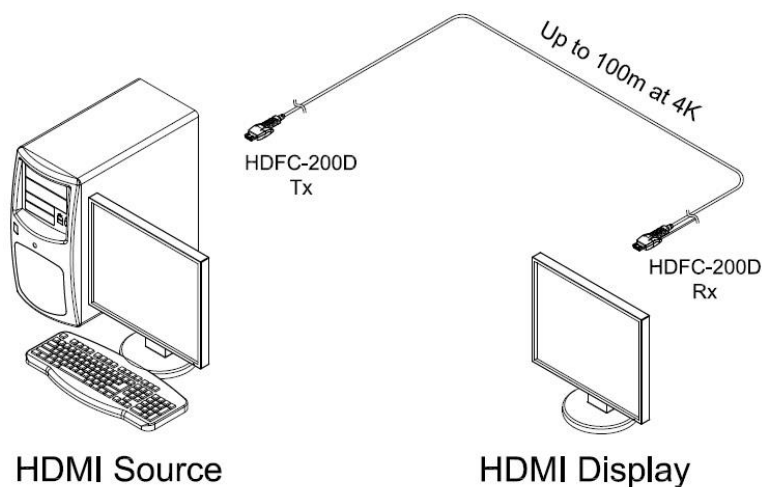

HDFC-200D is designed compact enough to be fitted into various installation environments with cutting edge technology performance.

HDFC-200D offers perfect flexibility during installation by separating HDMI connector part and Active Optical Cable part. It gives slim, light, easy installation like a general copper HDMI cable.

HDFC-200D is compliant with HDMI standards features like CEC, EDID, and HDCP 2.2 for better installation flexibility and compatibility.

Specification

- Extends up to 4K (4096x2160) at 60Hz, (RGB & YCbCr : 4:4:4)
- Transmits HDMI 2.0 data up to 100m (328feet) over hybrid cable
- Adopts plenum graded & LSZH (Low Smoke Zero Halogen) hybrid cable
- Offers perfect flexibility during installation by separating HDMI connector from cable
- Prevents accidental disconnection by using High-Retention HDMI connector
- Supports 3D contents transmission
- Supports HDMI2.0 standards feature
- Complies with CEC, EDID, and HDCP 2.2

HDMI 2.0 Detachable ACTIVE OPTICAL CABLE, HDFC-200D

Technical Features

Resolution	Up to 4K(4096x2160) at 60Hz
Bit rate	Up to 6.0 Gbps/ch
Maximum distance	Up to 100m (328feet) @4K, 60Hz
Cable	Plenum graded & LSZH hybrid cable (optical fiber + copper cable)
Power supplying	USB power on RX side
LED Indicators	TX / RX power
Power consumption	< 1.6W
Operating temperature	0°C to 60°C
Size (LWH)	50.0 x 20.0 x 10.4 mm

Dimension [mm]

Connection Diagram

4K (4096x2160) @60Hz up to 100m

Example: PC and Display Set-up

TX: PC, laptop, or media player

RX: Monitor, TV and Projector that has USB input

Opticis Co., Ltd.

16Fl, Kins Tower 8 Sungnam-daero, 331 beon-gil, Bundang-gu
Sungnam-si, Gyunggi-do, 13558 South Korea