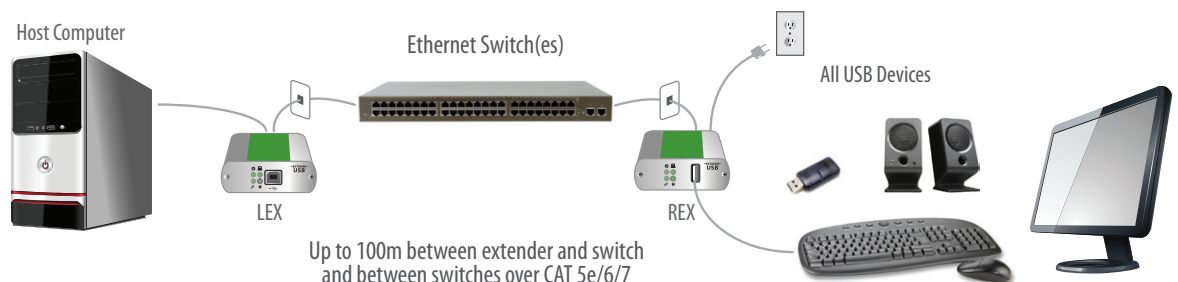

Applications

- Remote storage
- Security and monitoring
- Professional Audio-Visual
- Keyboard and mouse

* Maximum throughput will vary based on network traffic, distances and number of switches between extenders.

** Pre-paired network configuration only applies to units purchased together as a complete Local and Remote Extender system.

**EXTREME
USB**

Specifications subject to
change without notification.

©2016
Icron Technologies Corp.
#90-01489-A01