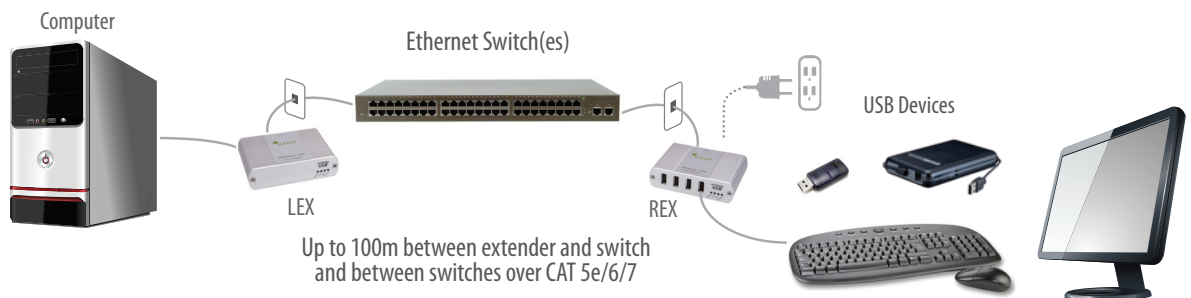

Applications

- Remote storage
- Industrial Control
- Security and monitoring
- Keyboard and mouse

* Maximum throughput will vary based on network traffic, distances and number of switches between extenders.
** Pre-paired network configuration only applies to units purchased together as a complete Local and Remote Extender system.

4664 Lougheed Hwy.
Suite 221
Burnaby, BC,
V5C 5T5, Canada

icron.com
+1 604 638 3920

Vertrieb durch / Distribution by
HY-LINE®
COMPUTER COMPONENTS
Inselkammerstr. 10
D-82008 Unterhaching
Tel.: +49 89 614 503 40
www.hy-line.de

←EXTREME→
USB®

Specifications subject to
change without notification.
©2016
Icron Technologies Corp.
#90-01381-A03