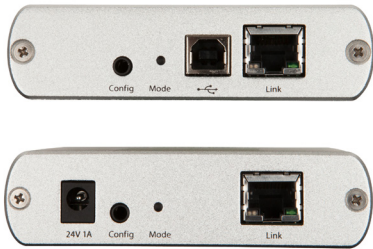

USB 2.0 Ranger 2304GE-LAN Specifications

Specifications subject to change without notification.

©2016

Icron Technologies Corp.

#90-01381-A03

**←EXTREME
USB®**

RANGE

Direct Connect:	Up to 100m (330 ft) over solid core CAT 5e/6/7
Network Connect:	Up to 100m (330 ft) between switches over solid core CAT 5e/6/7

USB DEVICE SUPPORT

Network and Direct Connect:	Up to 480 Mbps*
Traffic Types:	All USB 2.0 Traffic Types
Device Types:	All USB 2.0 Device Types
Maximum Number:	Up to 30 devices

NETWORKING

Standards:	1000BASE-T*
Data Traffic:	Layer 2

LOCAL EXTENDER

USB Connector:	1 x USB Type B Receptacle
Link Connector:	1 x RJ45
Dimensions:	100mm x 76mm x 26mm (3.9" x 3.0" x 1.0")
Enclosure Material:	Silver Anodized Aluminum

REMOTE EXTENDER

USB Connectors:	4 x USB Type A Receptacles
Link Connector:	1 x RJ45
Dimensions:	100mm x 76mm x 26mm (3.9" x 3.0" x 1.0")
Enclosure Material:	Silver Anodized Aluminum
Available Current:	Up to 600mA to each USB port concurrently
Power Supply:	100-240V AC Input, 24V 1A DC Output

ENVIRONMENTAL

Operating Temperature:	0°C to 50°C (32°F to 122°F)
Storage Temperature:	-20°C to 70°C (-4°F to 158°F)
Operating Humidity:	20% to 80% relative humidity, non-condensing
Storage Humidity:	10% to 90% relative humidity, non-condensing

COMPLIANCE

EMC:	FCC (Class B), CE (Class B)
Environmental:	RoHS2 (CE)

SUPPORT

Warranty:	2-year

* Maximum speed is heavily dependant on network configuration, bandwidth and performance. 1000Base-T is highly recommended for best performance.

Ordering Information

The Ranger 2304GE-LAN system includes a local extender, remote extender, USB cable, Quick Start Guide, one international power adapter with country specific power cord and two-year warranty. For more information email sales@icron.com or call +1 604 638 3920.

PART #	NAME	DESCRIPTION
00-00376	USB 2.0 Ranger 2304GE-LAN - NA	4-Port USB 2.0 Gigabit Ethernet LAN Extender System, Silver, 100-240V Power Adapter, NA Plug
00-00377	USB 2.0 Ranger 2304GE-LAN - EU	4-Port USB 2.0 Gigabit Ethernet LAN Extender System, Silver, 100-240V Power Adapter, EU Plug
00-00378	USB 2.0 Ranger 2304GE-LAN - UK	4-Port USB 2.0 Gigabit Ethernet LAN Extender System, Silver, 100-240V Power Adapter, UK Plug
00-00379	USB 2.0 Ranger 2304GE-LAN - AU	4-Port USB 2.0 Gigabit Ethernet LAN Extender System, Silver, 100-240V Power Adapter, AU Plug
00-00380	USB 2.0 Ranger 2304GE-LAN - JP	4-Port USB 2.0 Gigabit Ethernet LAN Extender System, Silver, 100-240V Power Adapter, JP Plug