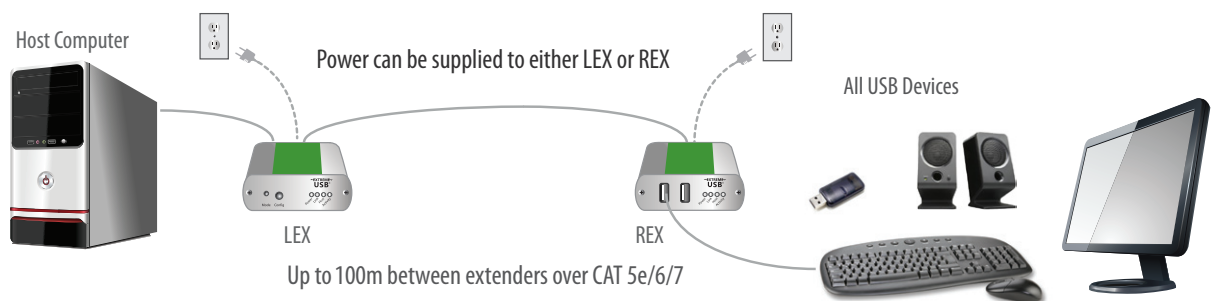

Applications

- Interactive white board
- Keyboard and mouse extension
- Sensor/data acquisition
- Industrial control