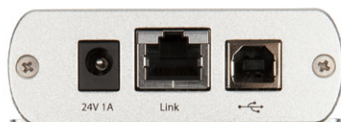

USB 2.0 Ranger® 2312 Specifications

RANGE

Direct Connect: Up to 100m (330 ft) over solid core CAT 5e/6/7

USB DEVICE SUPPORT

USB 2.0 Throughputs: Up to 480 Mbps

USB 1.1 Throughputs: Up to 12 Mbps

POWER

Power Supply: 100-240V AC Input, 24V 1A DC Output

LEX (LOCAL EXTENDER)

USB Connector: 1 x USB Type B Receptacle

Link Connector: 1 x RJ45

Dimensions: 87.0mm x 75.0mm x 26.0mm (3.4" x 3.0" x 1.0")

Mounting: Slots for Cable Ties or Optional Mounting Kit available

Enclosure Material: Silver Anodized Aluminum

REX (REMOTE EXTENDER)

USB Connectors: 2 x USB Type A Receptacle

Link Connector: 1 x RJ45

Available Current: Up to 1 Amp per USB port, 1.5 Amps total shared

Dimensions: 87.0mm x 75.0mm x 26.0mm (3.4" x 3.0" x 1.0")

Mounting: Slots for Cable Ties or Optional Mounting Kit available

Enclosure Material: Silver Anodized Aluminum

ENVIRONMENTAL

Operating Temperature: 0°C to 50°C (32°F to 122°F)

Storage Temperature: -20°C to 70°C (-4°F to 158°F)

Operating Humidity: 20% to 80% relative humidity, non-condensing

Storage Humidity: 10% to 90% relative humidity, non-condensing

COMPLIANCE

EMC: FCC (Class B), CE (Class B)

Environmental: RoHS2 (CE)

SUPPORT

Warranty: 2-year

Vertrieb durch / Distribution by

HY-LINE®

COMPUTER COMPONENTS

Inselkammerstr. 10
D-82008 Unterhaching
Tel.: +49 89 614 503 40
www.hy-line.de

←EXTREME→
USB®

Ordering Information

The USB 2.0 Ranger® 2312 system includes a LEX, REX, USB 2.0 Cable, Quick Start Guide, international power adapter with country specific power cord and two-year warranty. For more information, email sales@icron.com or call +1 604 638 3920.

PART #	NAME	DESCRIPTION
00-00406	USB 2.0 Ranger® 2312 - NA	2-Port USB 2.0 Flexible Power CAT 5e/6/7 100m Extender System, 100-240V Power Adapter, NA Power Cord
00-00407	USB 2.0 Ranger® 2312 - EU	2-Port USB 2.0 Flexible Power CAT 5e/6/7 100m Extender System, 100-240V Power Adapter, EU Power Cord
00-00408	USB 2.0 Ranger® 2312 - UK	2-Port USB 2.0 Flexible Power CAT 5e/6/7 100m Extender System, 100-240V Power Adapter, UK Power Cord
00-00409	USB 2.0 Ranger® 2312 - AU	2-Port USB 2.0 Flexible Power CAT 5e/6/7 100m Extender System, 100-240V Power Adapter, AU Power Cord
00-00410	USB 2.0 Ranger® 2312 - JP	2-Port USB 2.0 Flexible Power CAT 5e/6/7 100m Extender System, 100-240V Power Adapter, JP Power Cord
10-00535	USB Mounting Kit (2301/12)	USB Extender Mounting Kit for 2301/2312 (Silver) - set of two brackets and hardware